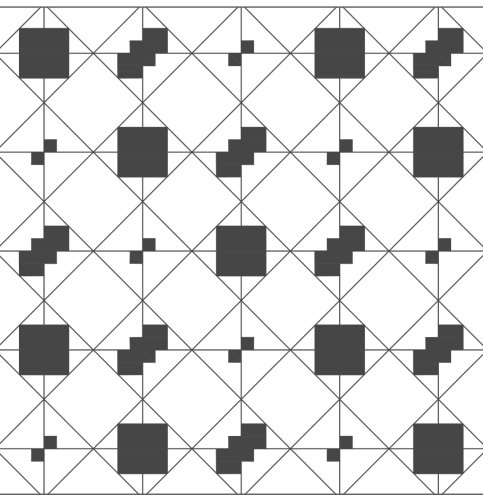

Origami Unfolded

Material:
Rift & Quartersawn White Oak
and Plainsawn Walnut

Sample:
custom

Ribbon

Material:
Wenge and White Oak

Sample:
6" x 6"