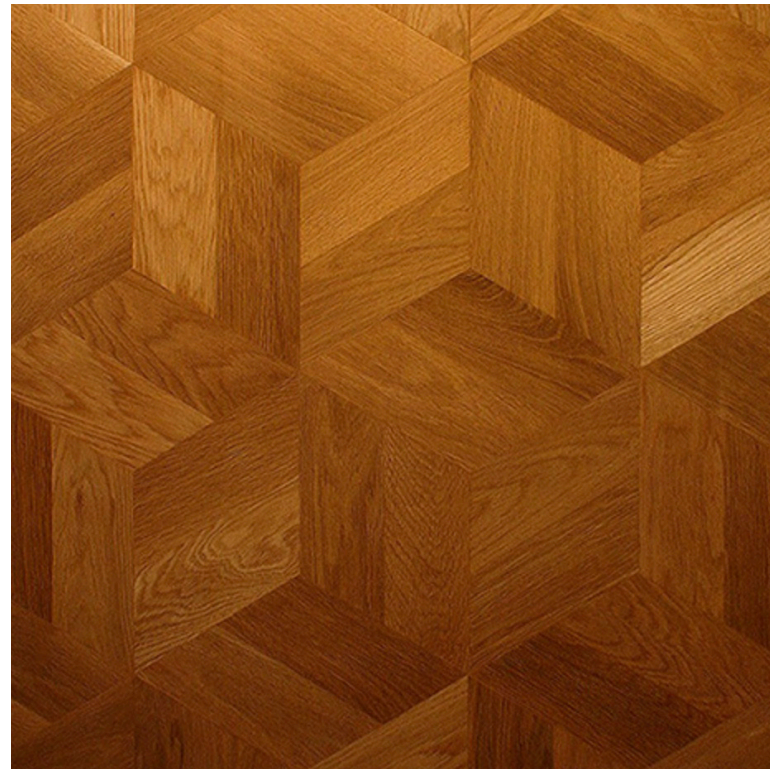

## Chevron Block

**Material:**  
Plainsawn Maple

**Sample:**  
22" x 22"

### Floral Hive

**Material:**  
Rift & Quartersawn White Oak  
and Plainsawn Maple

**Sample:**  
6" side of triangle petal

### Honeycomb Box

**Material:**  
Rift & Quartersawn White Oak,  
Plainsawn Maple, and  
Plainsawn Walnut

**Sample:**  
6" side of hexagon

### Honeycomb Classic

**Material:**  
Plainsawn White Oak

**Sample:**  
6" side of hexagon