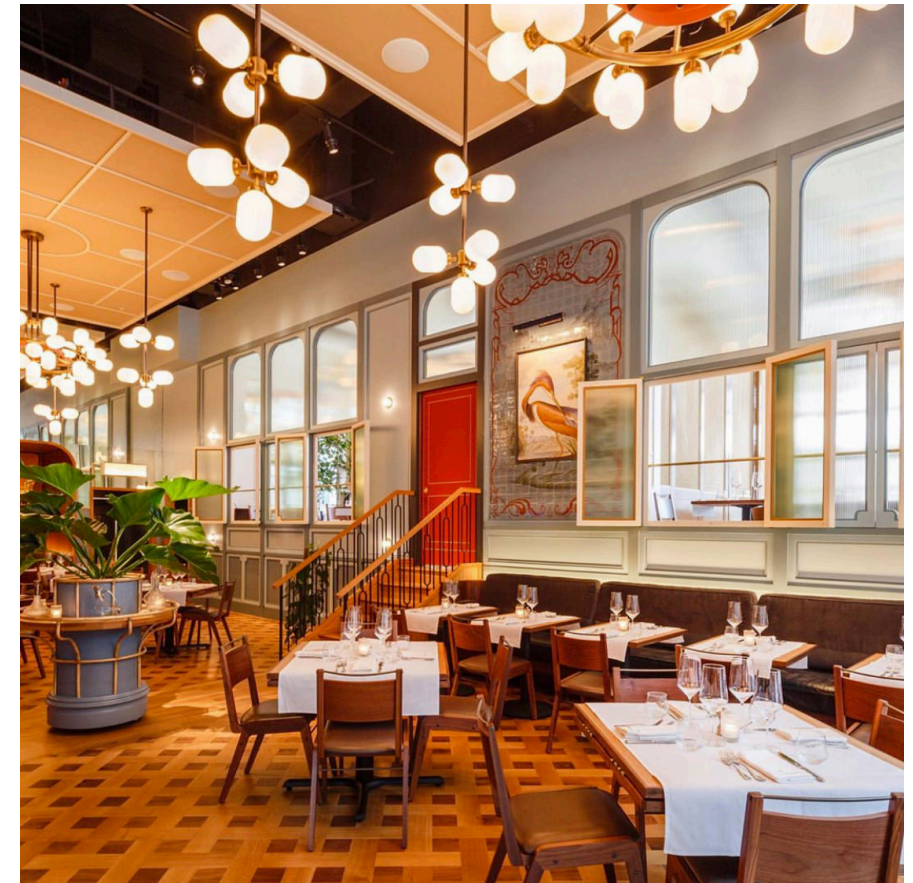

Project:
Quality Bistro

Parquet:
Basket Weave