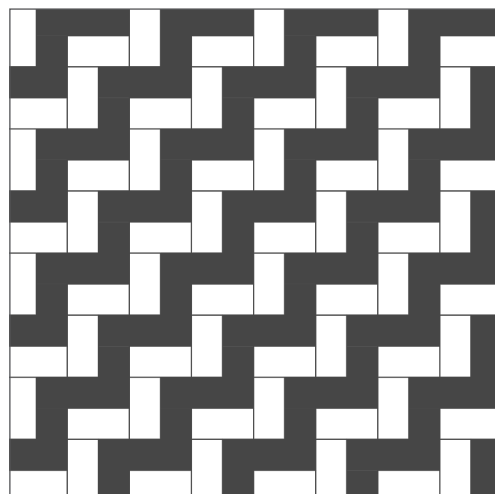

Square Basket

Material:
Quartered White Oak and
Plainsawn Maple

Sample:
3" x 6" tiles