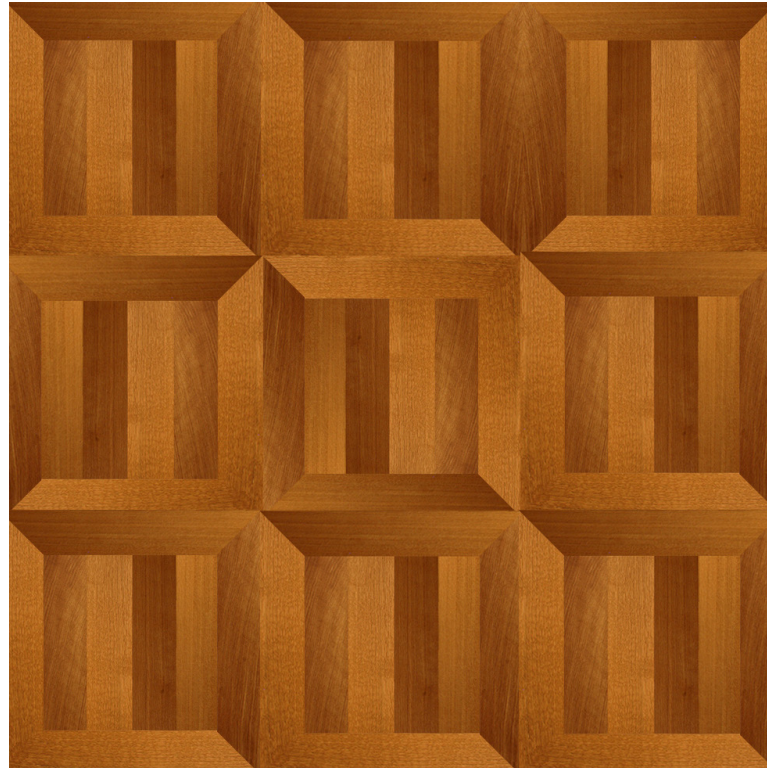

Monticello

Material:
Rift Only White Oak

Sample:
13-1/2" x 13-1/2"