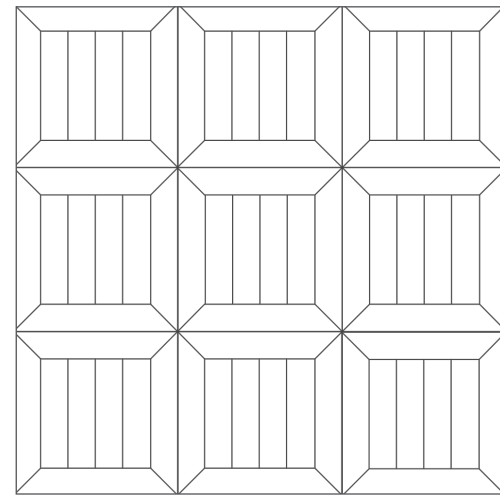

Monticello

Material:
Rift Only White Oak

Sample:
13-1/2" x 13-1/2"