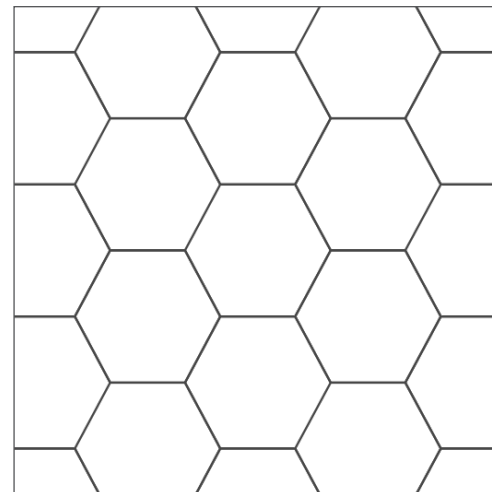

### Honeycomb Box

**Material:**  
Rift & Quartersawn White Oak,  
Plainsawn Maple, and  
Plainsawn Walnut

**Sample:**  
6" side of hexagon

### Honeycomb Classic

**Material:**  
Plainsawn White Oak

**Sample:**  
6" side of hexagon