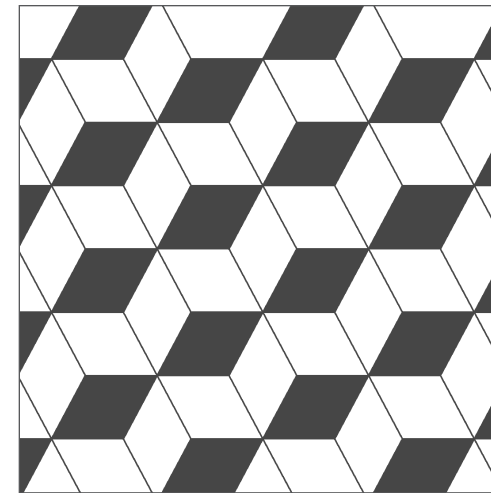

Honeycomb Box

Material:
Rift & Quartersawn White Oak,
Plainsawn Maple, and
Plainsawn Walnut

Sample:
6" side of hexagon