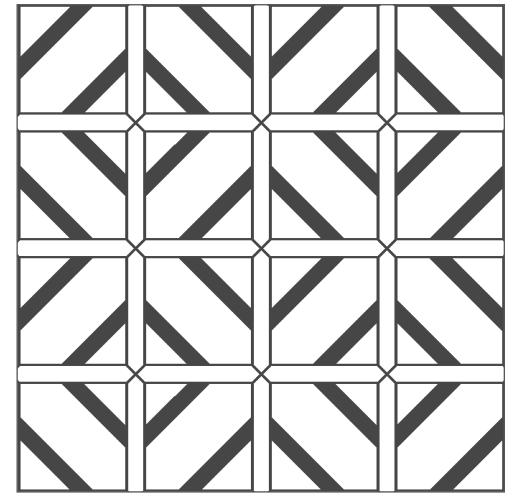

Origami Unfolded

Material:
Rift & Quartersawn White Oak
and Plainsawn Walnut

Sample:
custom

Ribbon

Material:
Wenge and White Oak

Sample:
6" x 6"