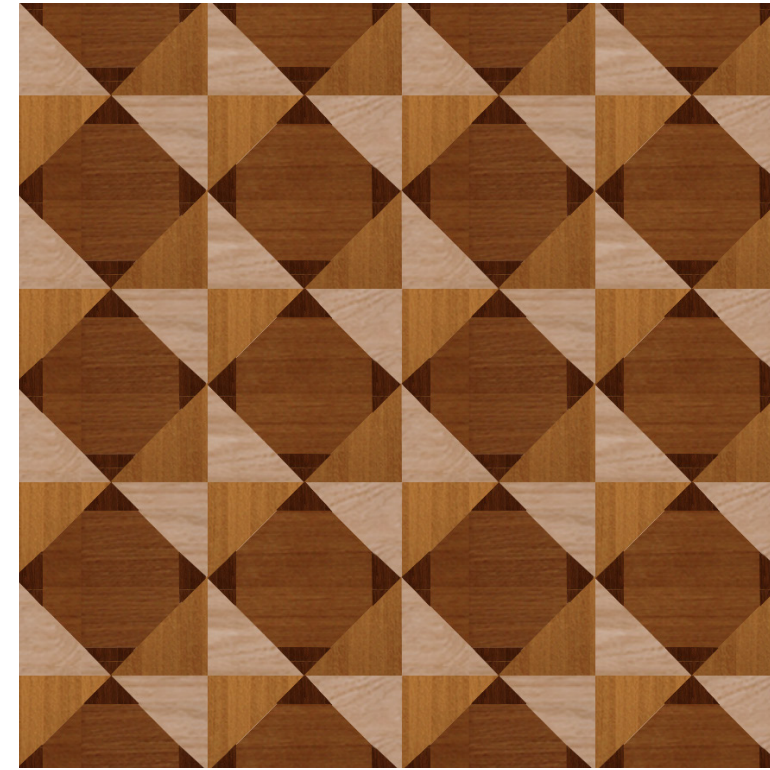

### Honeycomb Classic

**Material:**  
Plainsawn White Oak

**Sample:**  
6" side of hexagon

### Honeycomb Half

**Material:**  
Rift & Quartersawn White Oak and  
Plainsawn Maple

**Sample:**  
6" side of hexagon

### Honeycomb Petite

**Material:**  
Rift Only Red Oak and Plainsawn Maple

**Sample:**  
6" side of hexagon