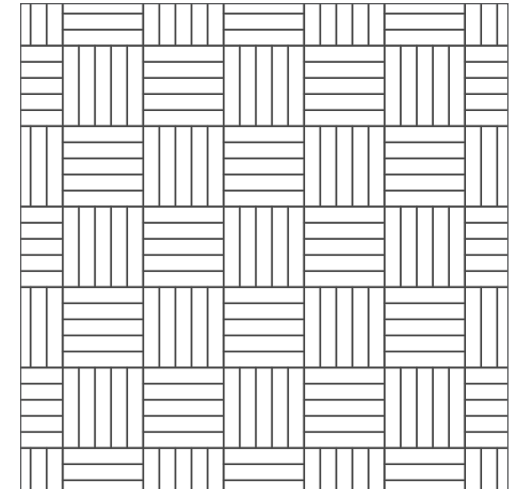

Fingerblock

Material:
Rift & Quartersawn White Oak

Sample:
4" x 4"