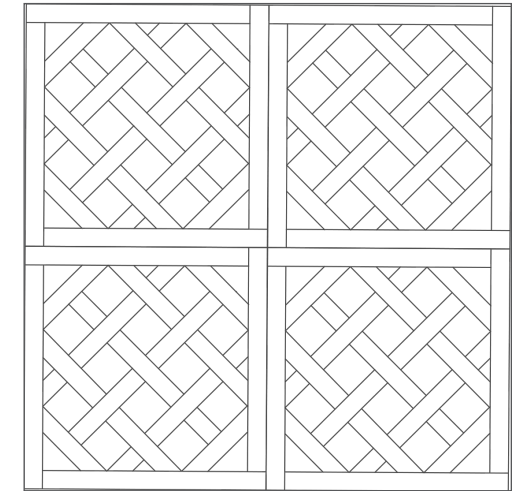

Marie Antoinette

Material:
Rift & Quartersawn White Oak
and Plainsawn Walnut

Sample:
36" x 36"