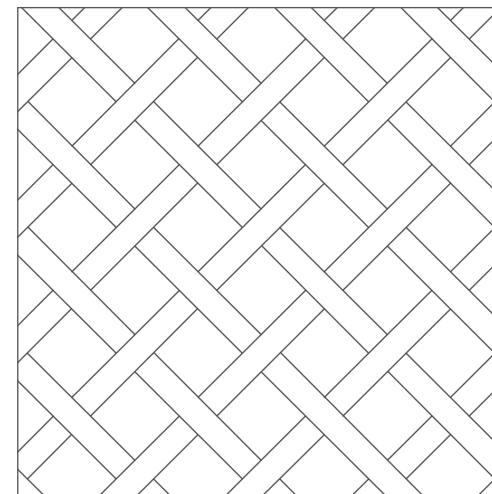

Basket Weave

Material:
Rift Only White Oak and
Plainsawn Walnut

Sample:
6" squares and 3" x 9" plank