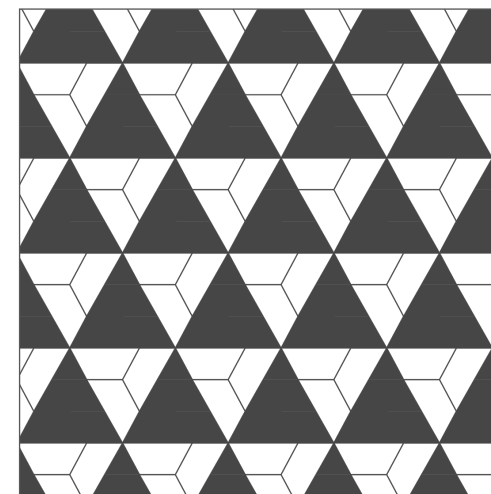

Triangle Hive

Material:
Rift & Quartersawn White Oak and
Plainsawn Maple

Sample:
12" side of the triangle