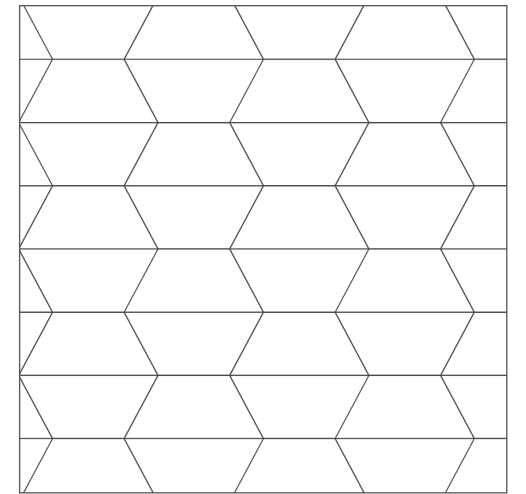

Honeycomb Half

Material:
Rift & Quartersawn White Oak and
Plainsawn Maple

Sample:
6" side of hexagon