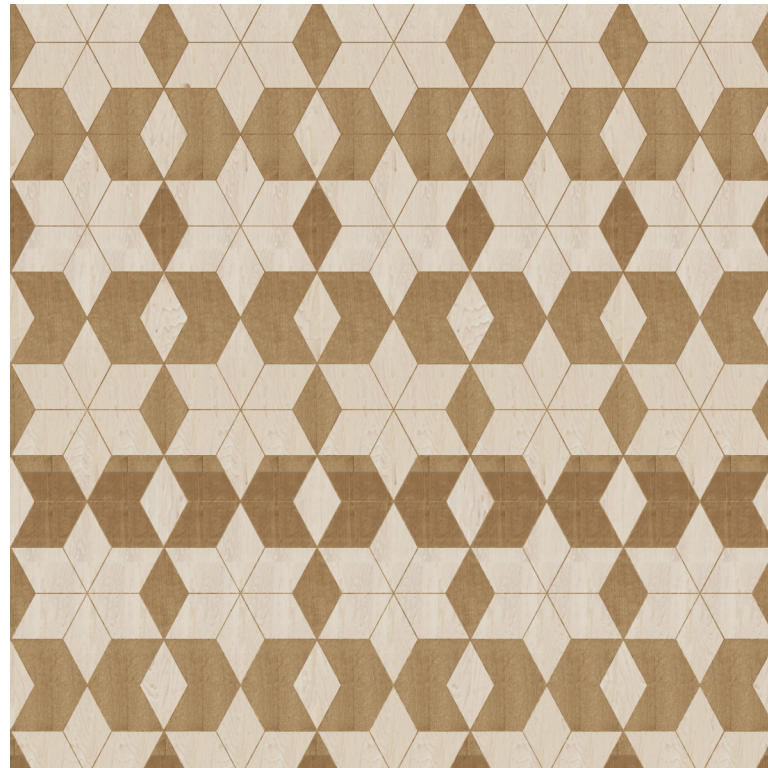

Floral Hive

Material:
Rift & Quartersawn White Oak
and Plainsawn Maple

Sample:
6" side of triangle petal