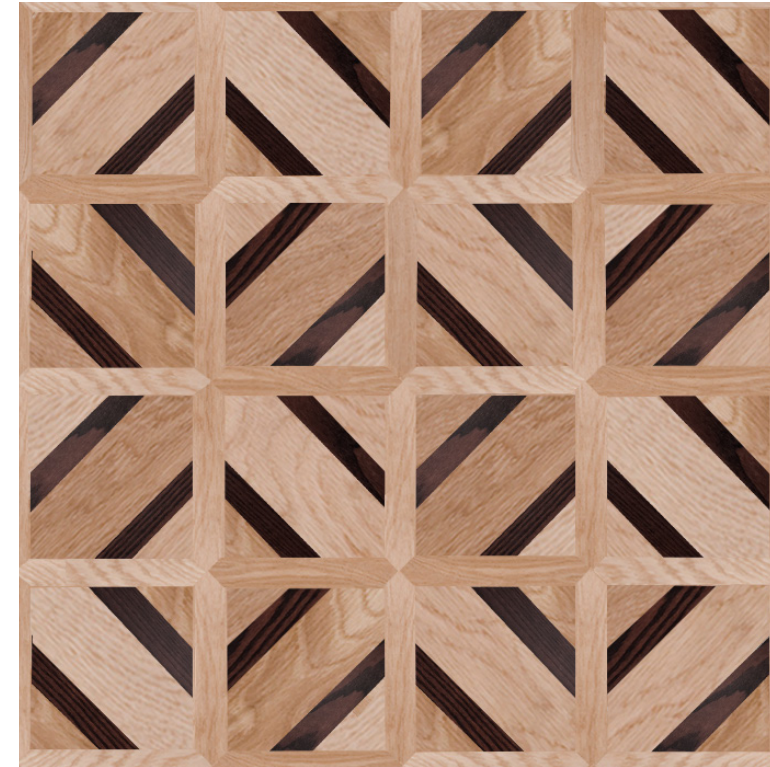

Origami Unfolded

Material:
Rift & Quartersawn White Oak
and Plainsawn Walnut

Sample:
custom

Ribbon

Material:
Wenge and White Oak

Sample:
6" x 6"