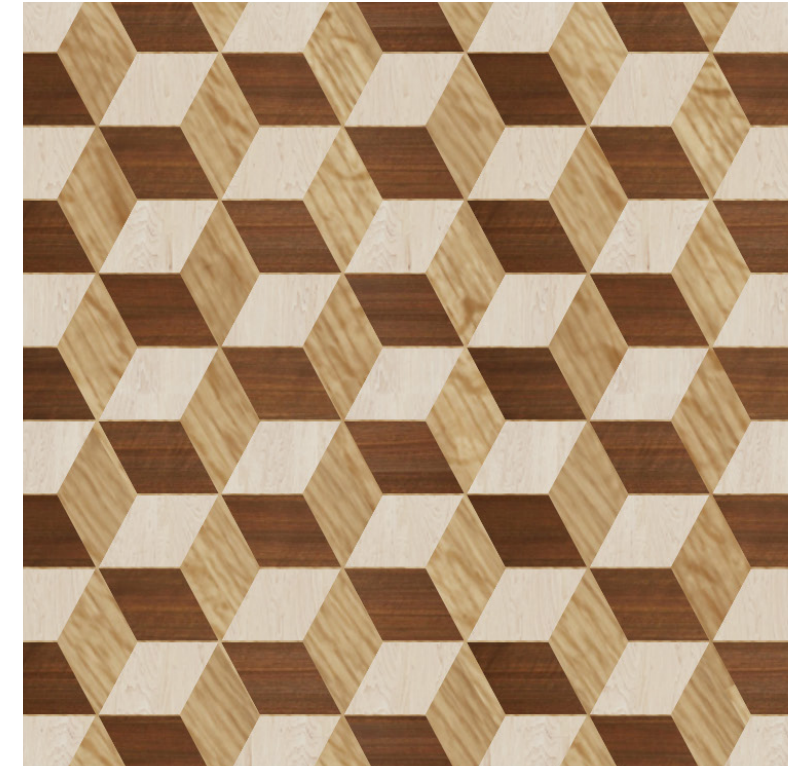

Floral Hive

Material:
Rift & Quartersawn White Oak
and Plainsawn Maple

Sample:
6" side of triangle petal