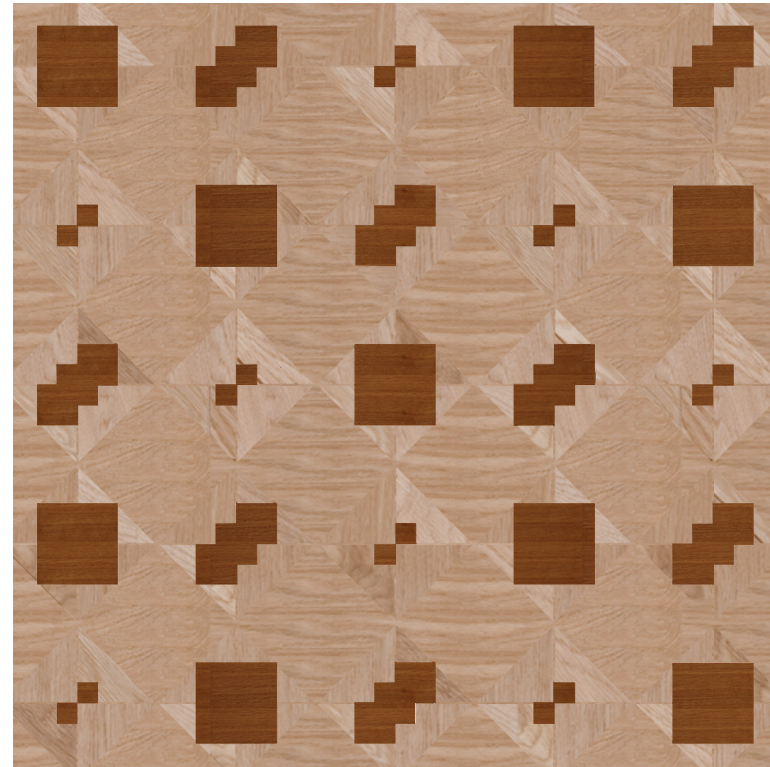

Origami Unfolded

Material:
Rift & Quartersawn White Oak
and Plainsawn Walnut

Sample:
custom

Ribbon

Material:
Wenge and White Oak

Sample:
6" x 6"