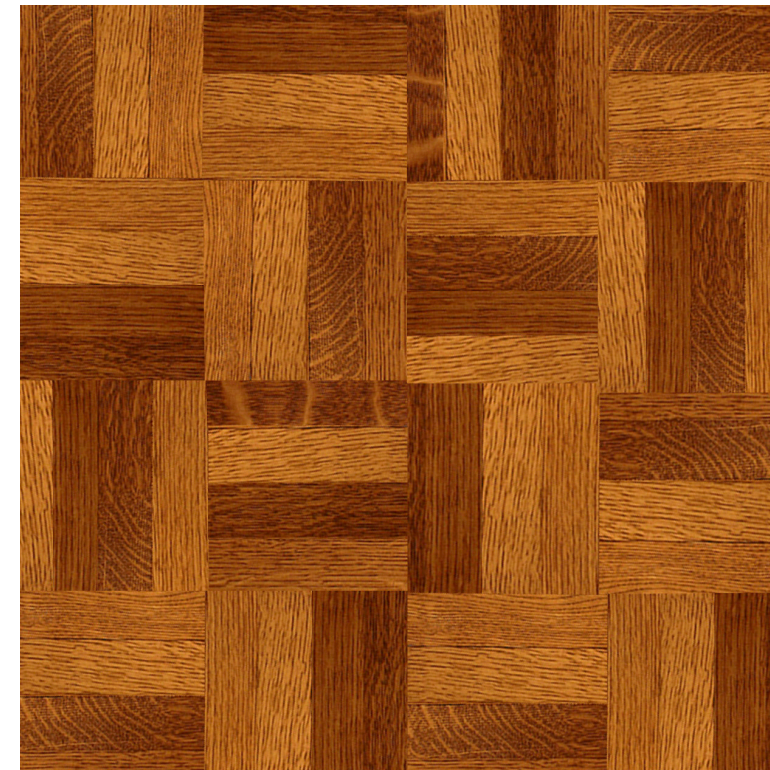

## Bordeaux

**Material:**  
Rift & Quartersawn White Oak

**Color:**  
Sierra Collection, Cocoa

**Sample:**  
22" x 22"

## Fingerblock

**Material:**  
Rift & Quartersawn White Oak

**Sample:**  
4" x 4"