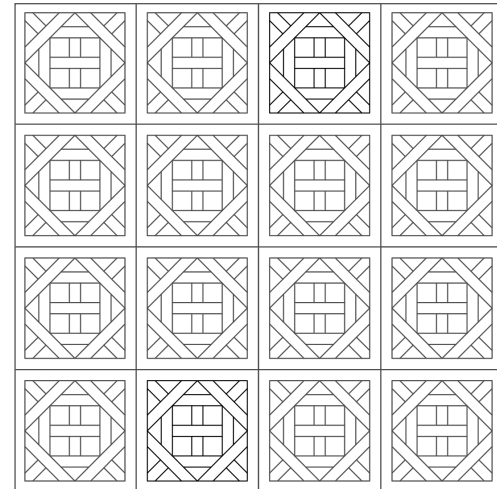

Bordeaux

Material:
Rift & Quartersawn White Oak

Color:
Sierra Collection, Cocoa

Sample:
22" x 22"