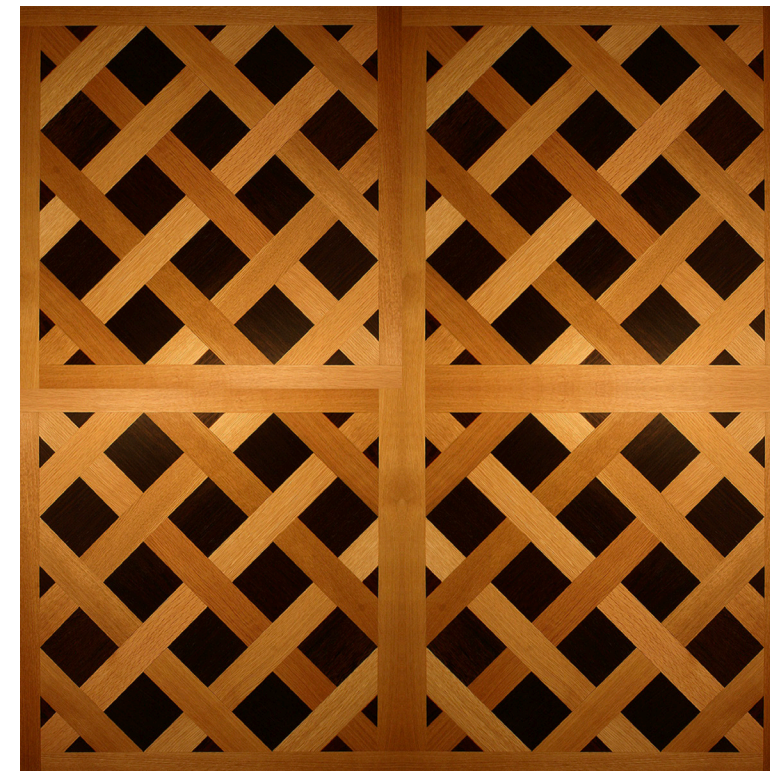

## Fingerblock

**Material:**  
Rift & Quartersawn White Oak

**Sample:**  
4" x 4"

## Monticello

**Material:**  
Rift Only White Oak

**Sample:**  
13-1/2" x 13-1/2"

## Marie Antoinette

**Material:**  
Rift & Quartersawn White Oak  
and Plainsawn Walnut

**Sample:**  
36" x 36"